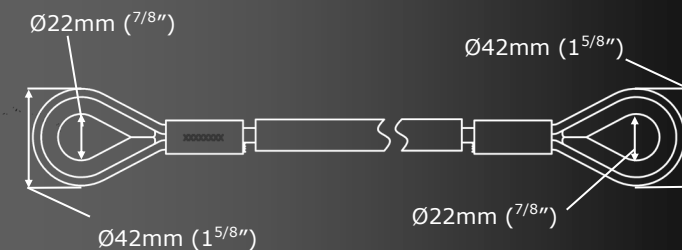

WSX00 Wire Strop Range

Data Sheet

climb. work. rescue.

ISC

SOLUTIONS IN METAL

ISC Wire Strops are manufactured from Galvanised Steel, fitted with Thimble eyes and a protective PVC cover. They are available in a range of standard lengths, 100cm, 150cm and 200cm (bespoke lengths available on request).

WS100	100cm (4")
Weight	502g (18oz)
WS150	150cm (5 ¹⁵ / ₁₆ ")
Weight	780g (28oz)
WS200	200cm (7 ⁷ / ₈ ")
Weight	998g (35oz)
Standards	EN795 Class B
MBS	25kN (5620lbf)